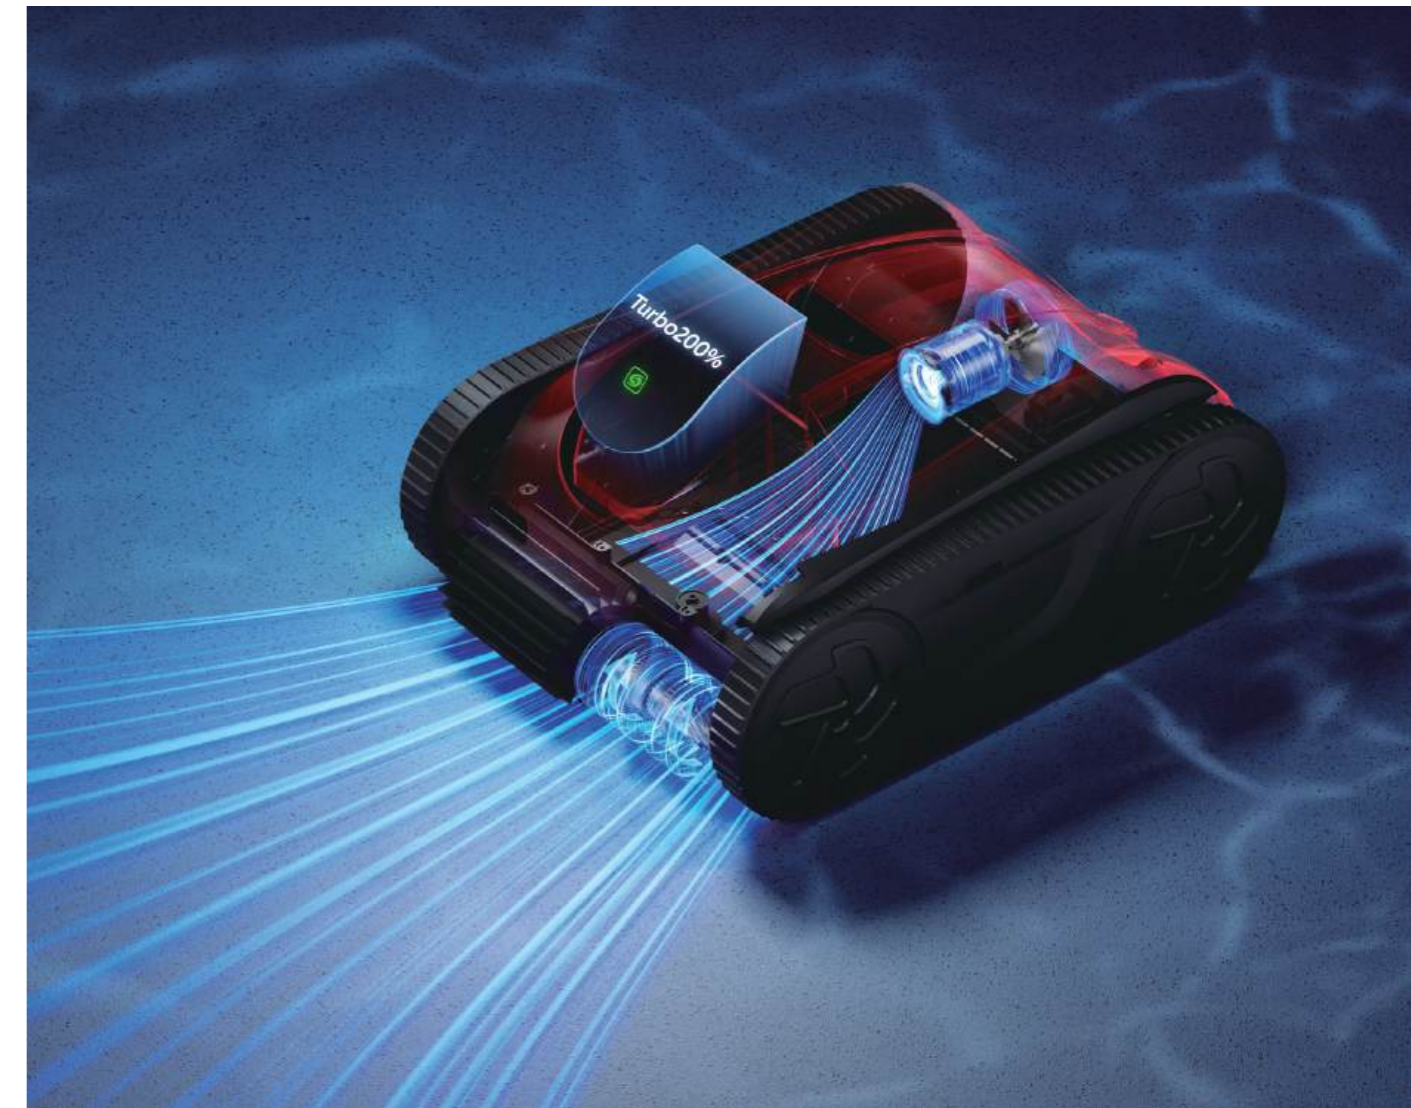

iGarden

iGarden Pool Cleaner K Series

iGarden

Always On. Always Joy.

Splashes paint the air with joy. Your pool is an effortless oasis, always ready for your family to dive into spotless moments —all season long.

15 Hours **21** Days **AI** Timer

Up to 15 hours per session.

Enjoy 21 days of cleaning.

Ultra-Long Standby.

(Based on floor-mode cleaning for 1 hour every 3 days)

Climbs. Clears. Keeps Going.

Steps, slopes, and walls are no challenge.

Adaptive torque control powers through every corner.

Tap to Boost

Activate Turbo 200% Mode for intense suction — clears heavy debris, leaves, and hair in seconds.

Touch Screen

Every Surface

3D "S" Path

Large-Capacity Debris Basket