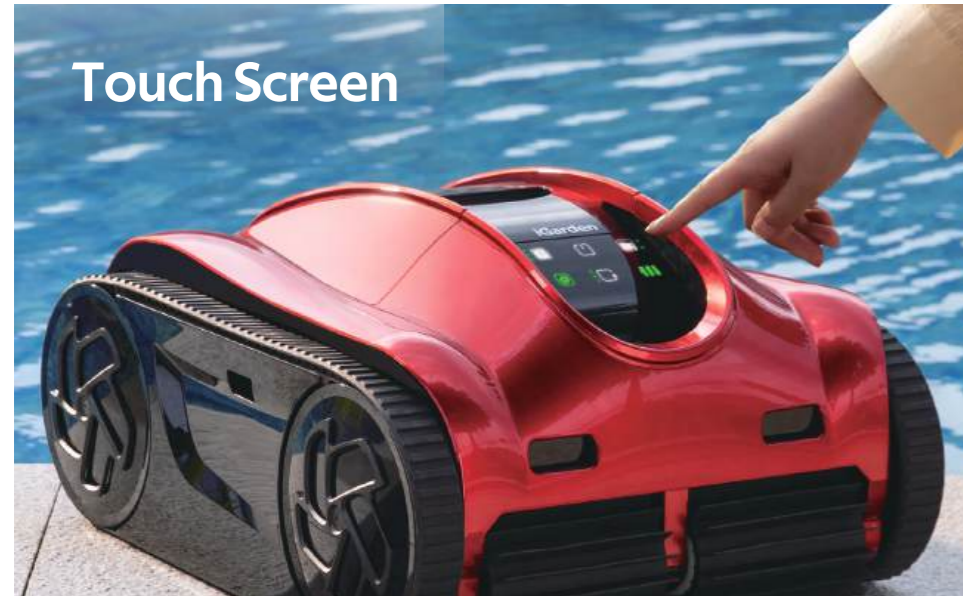

15 Hours **21** Days **AI** Timer

Up to 15 hours per session.

Enjoy 21 days of cleaning.

Ultra-Long Standby.

(Based on floor-mode cleaning for 1 hour every 3 days)

Climbs. Clears. Keeps Going.

Steps, slopes, and walls are no challenge.

Adaptive torque control powers through every corner.

Tap to Boost

Activate Turbo 200% Mode for intense suction — clears heavy debris, leaves, and hair in seconds.

Touch Screen

Every Surface

3D "S" Path

Large-Capacity Debris Basket