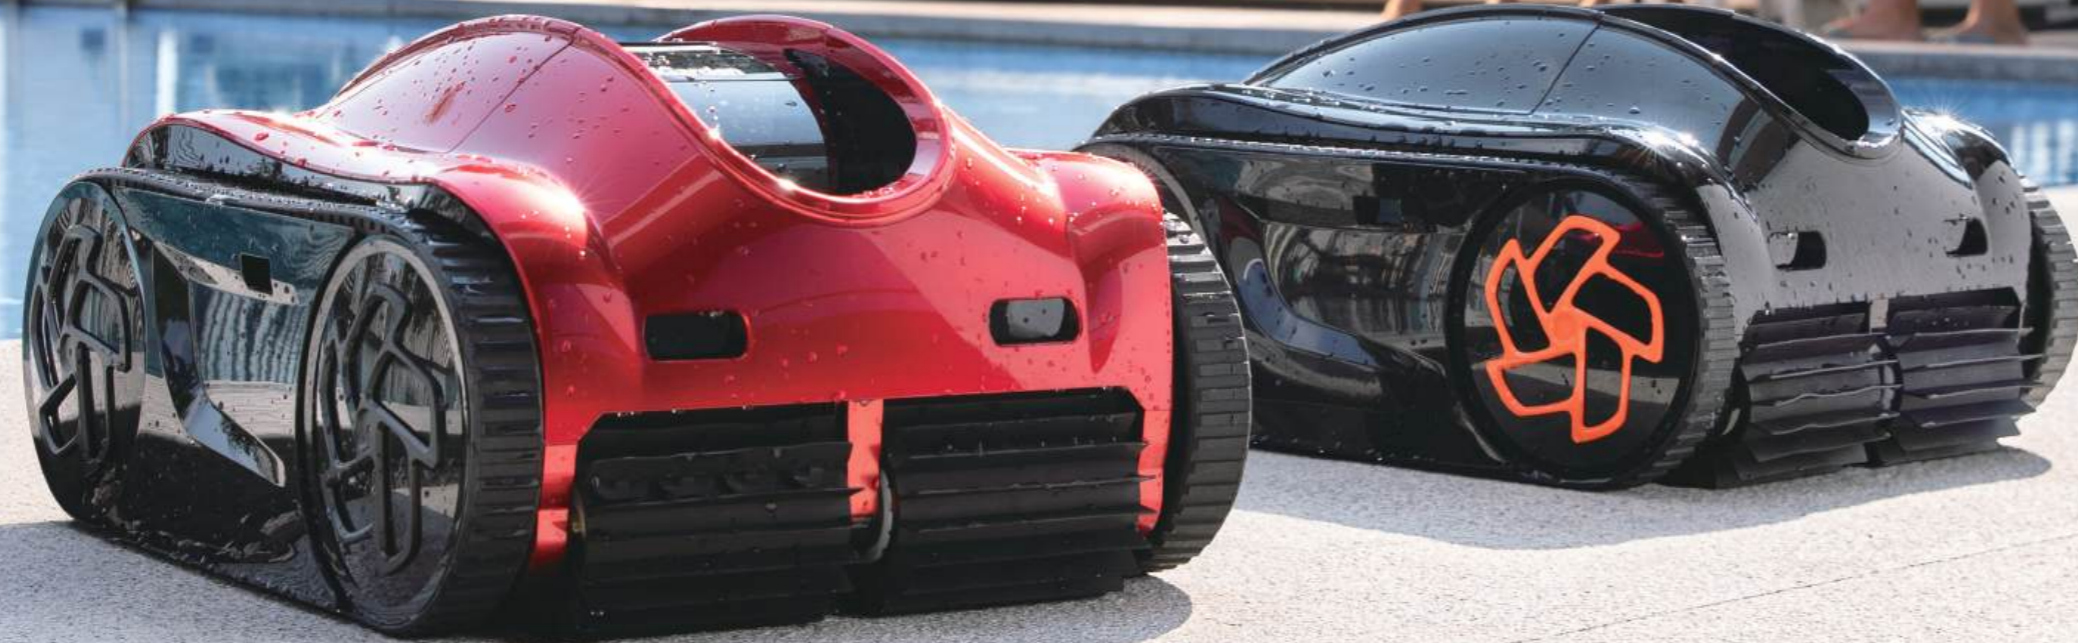

iGarden

iGarden Pool Cleaner K Series

iGarden

Always On. Always Joy.

Splashes paint the air with joy. Your pool is an effortless oasis, always ready for your family to dive into spotless moments —all season long.

15 Hours **21** Days **AI** Timer

Up to 15 hours per session.

Enjoy 21 days of cleaning.

Ultra-Long Standby.

(Based on floor-mode cleaning for 1 hour every 3 days)

Climbs. Clears. Keeps Going.

Steps, slopes, and walls are no challenge.

Adaptive torque control powers through every corner.

Tap to Boost

Activate Turbo 200% Mode for intense suction — clears heavy debris, leaves, and hair in seconds.

Touch Screen

Every Surface

3D "S" Path

Large-Capacity Debris Basket

NOTE: Tested in a pristine 3 m × 10 m rectangular pool under controlled lab conditions. Actual battery life may vary with pool size, shape, and water quality.